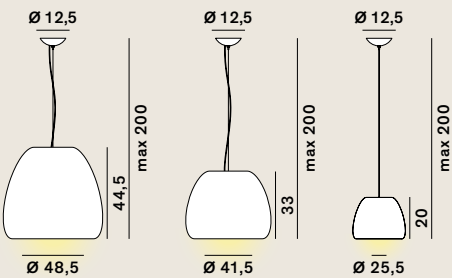

Pomi: Suspension

cod: H1, H2, H3

Light Source E27 LED

Class A / A+ / A++

Catalogue

Metallic Collection (upon request)