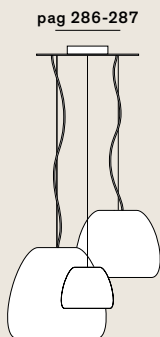

Pomi: Suspension

cod: H1, H2, H3

Light Source E27 LED

Class A / A+ / A++

Catalogue

Metallic Collection (upon request)